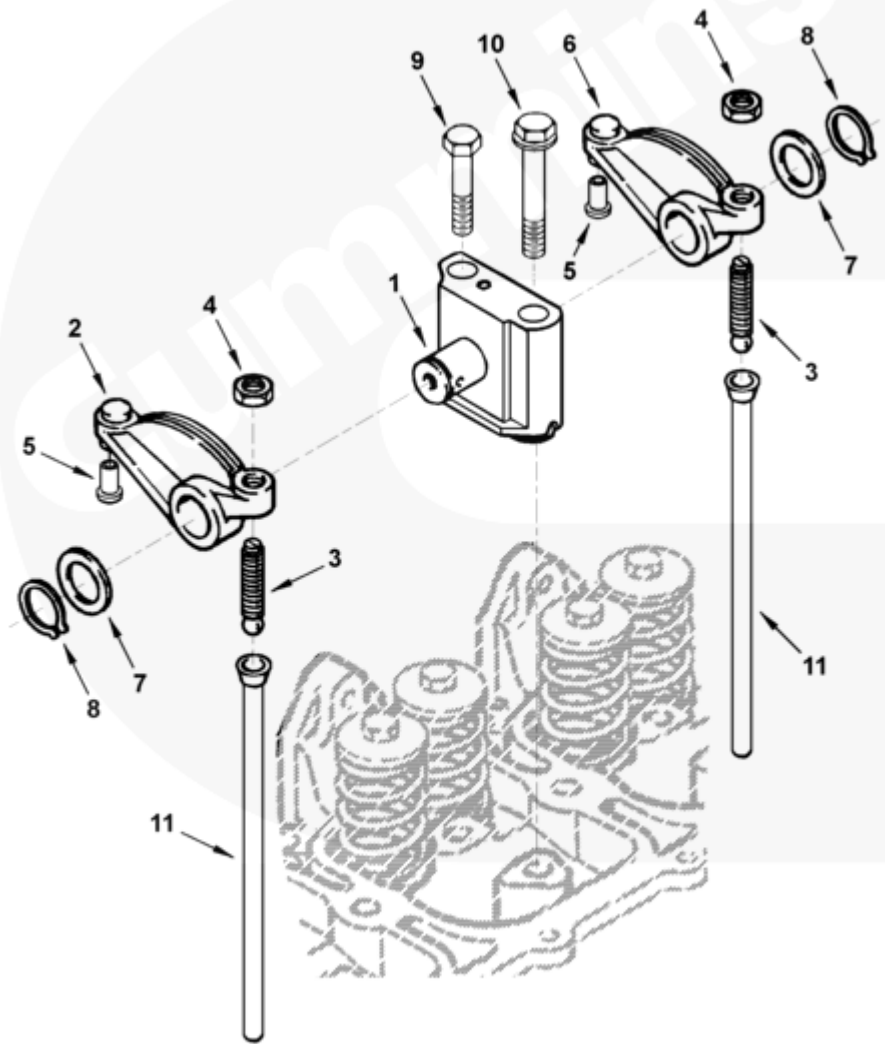

rh950ga

SMALL | MEDIUM | LARGE

Cart	Ref No	Part Number	Part Description	Required	Remarks
View My Cart					
		BP9710-03	Rocker Levers		Rocker Lever...(More)
					Engine Family: B Series
					Cylinders: 6
					P/N 3910815 can be used in
					place of 3939420.
<input type="checkbox"/>		3922488	Rocker Lever Shaft	6	
<input type="checkbox"/>	1	3911423	Rocker Lever Support	1	
		3922487	Rocker Lever Shaft	1	
	2	3910811	Rocker Lever	6	Intake